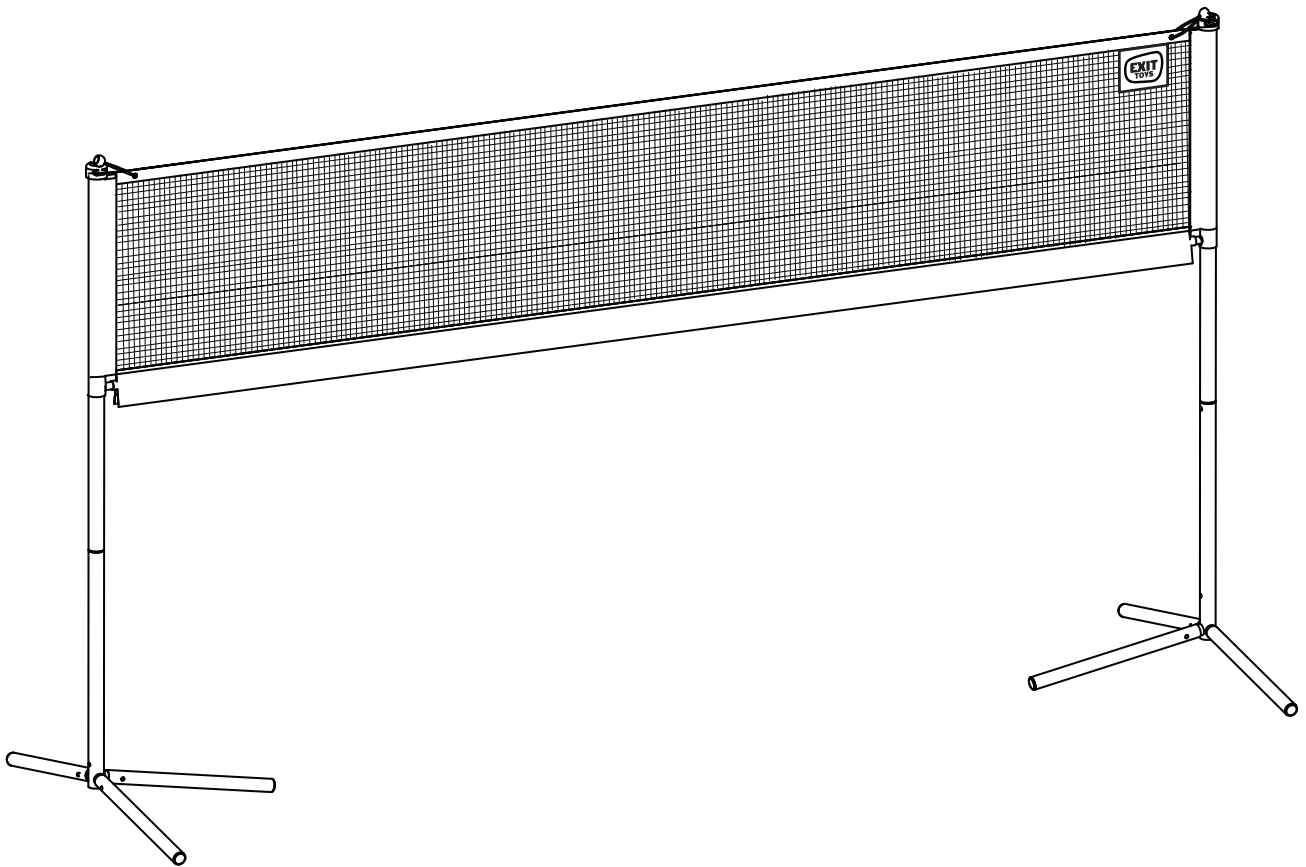

# Multisport Net

EXIT Multisport Net 243x500cm

 **WARNING**  
CHOKING HAZARD  
small parts  
Adult assembly required  
retain for future reference

## EXIT Multisport Net 243x500cm