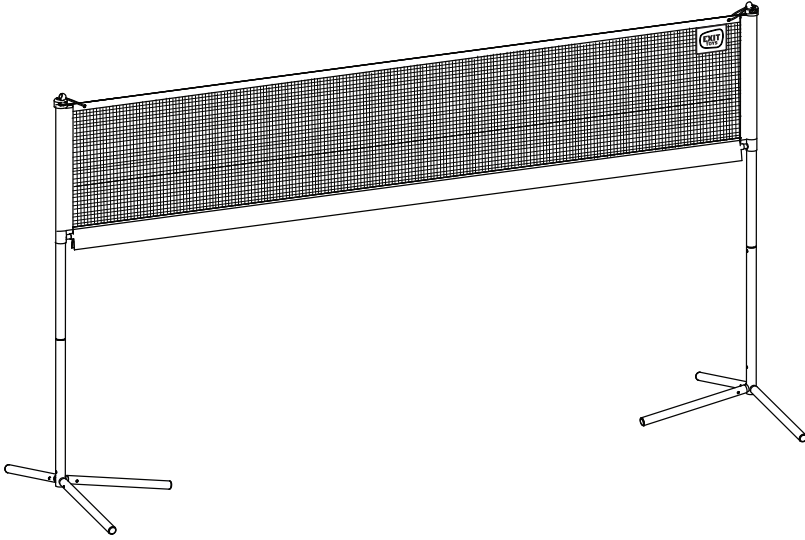

# Multisport Net

EXIT Multisport Net 243x500cm

 **WARNING**  
CHOKING HAZARD  
small parts  
Adult assembly required  
retain for future reference

## EXIT Multisport Net 243x500cm